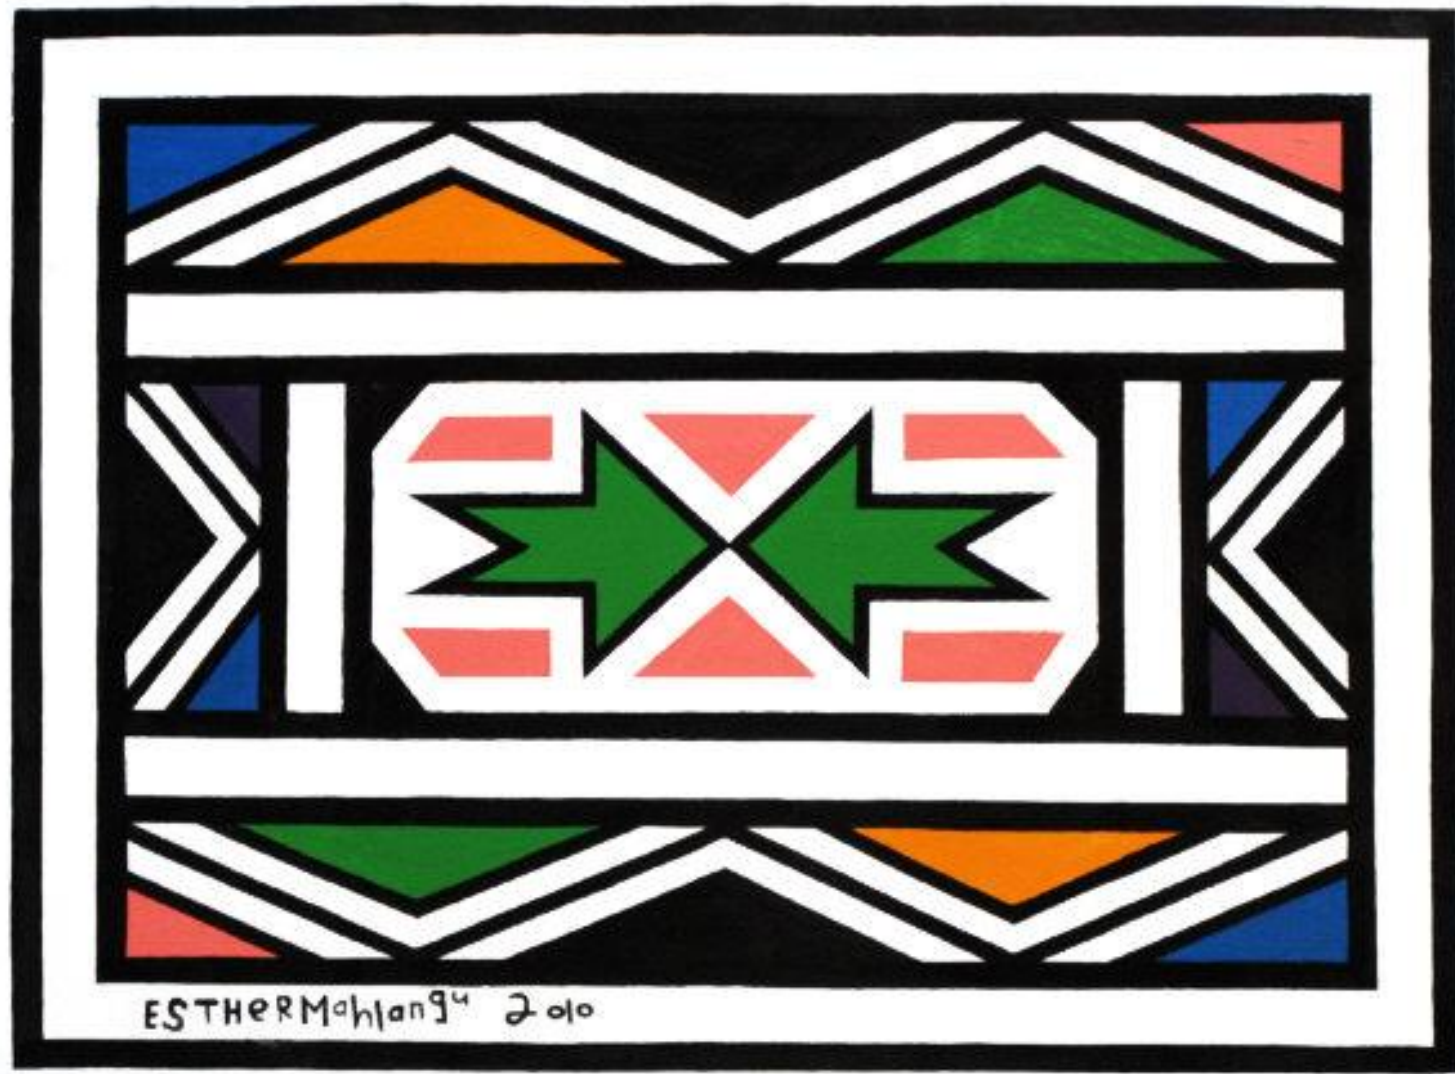

ESTHER Mahlan⁹⁴ 2010