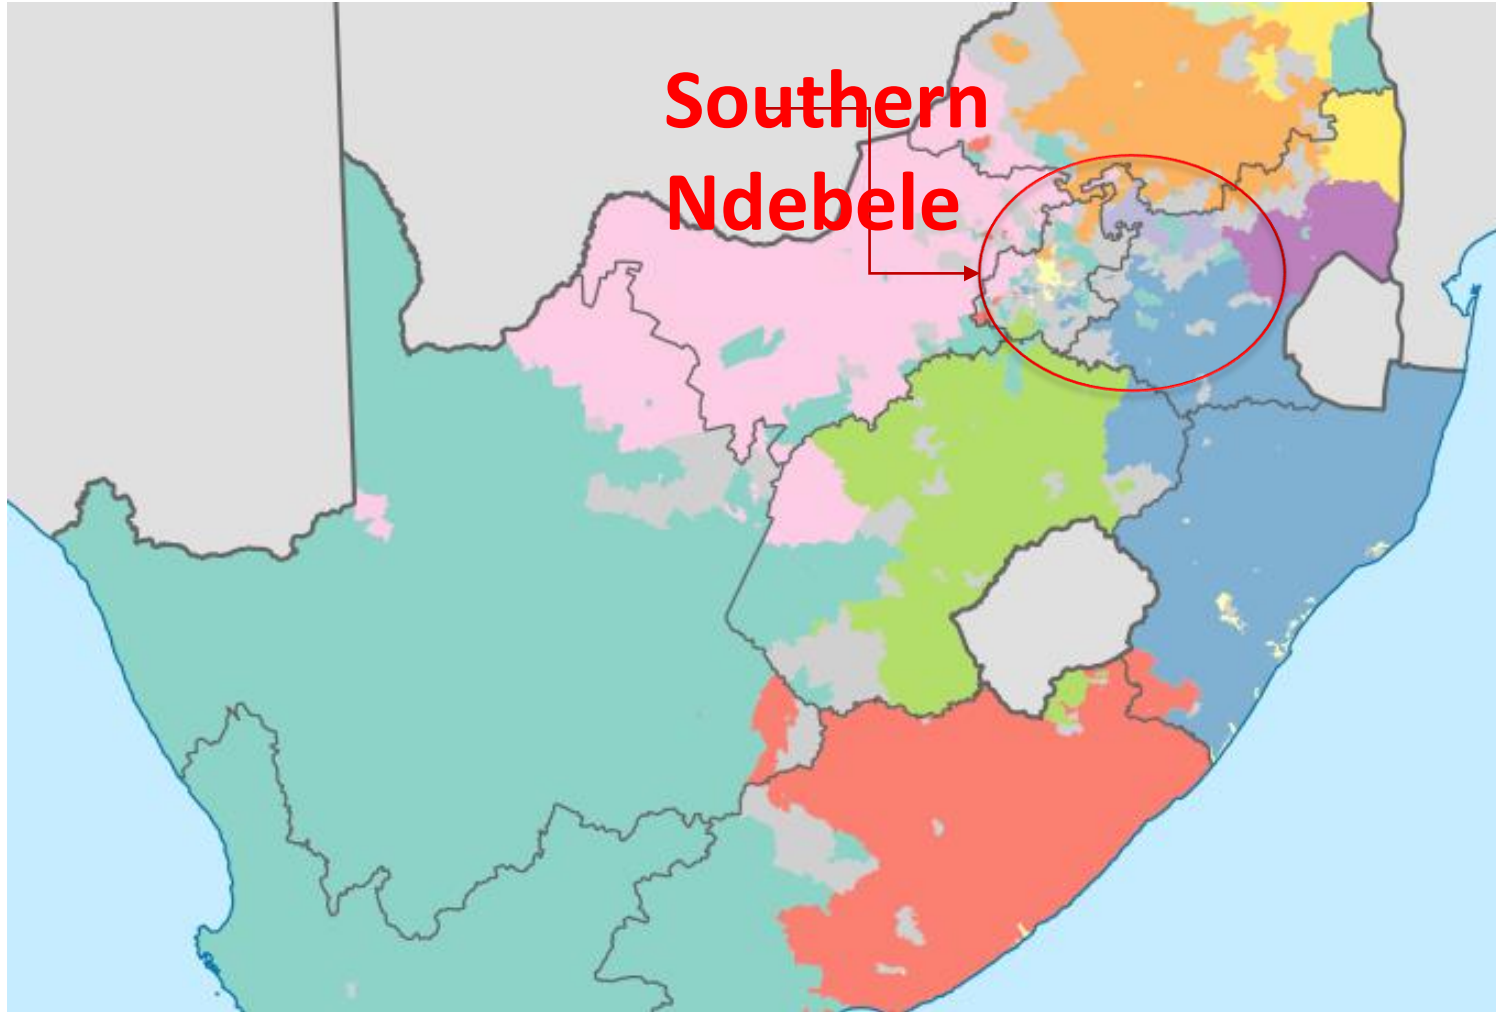

A painting by Dr Esther Mahlangu  
PHOTO COURTESY OF THE MELROSE GALLERY

Look at the artwork or object for a moment.

What colors do you see?  
What shapes do you see?  
What lines do you see?

**Southern  
Ndebele**

The Ndebele are a small community within South Africa. They make up about 2% of the population. This group is known worldwide for its famous arts and crafts.

Painted Ndeble Houses

[Click to watch to watch a video on Ndeble homes.](#)

A painting by Dr Esther Mahlangu  
PHOTO COURTESY OF THE MELROSE GALLERY

- Dr. Esther Mahlangu is globally acclaimed for her bright and bold abstract paintings that are inspired by Ndebele design.
- She was the first person to reimagine Ndebele design that is traditionally used for decorating houses on contemporary mediums.
- Dr. Mahlangu's works have been shown all over the world. She has collaborated with the world's most respected museums, celebrities and global brands including BMW.