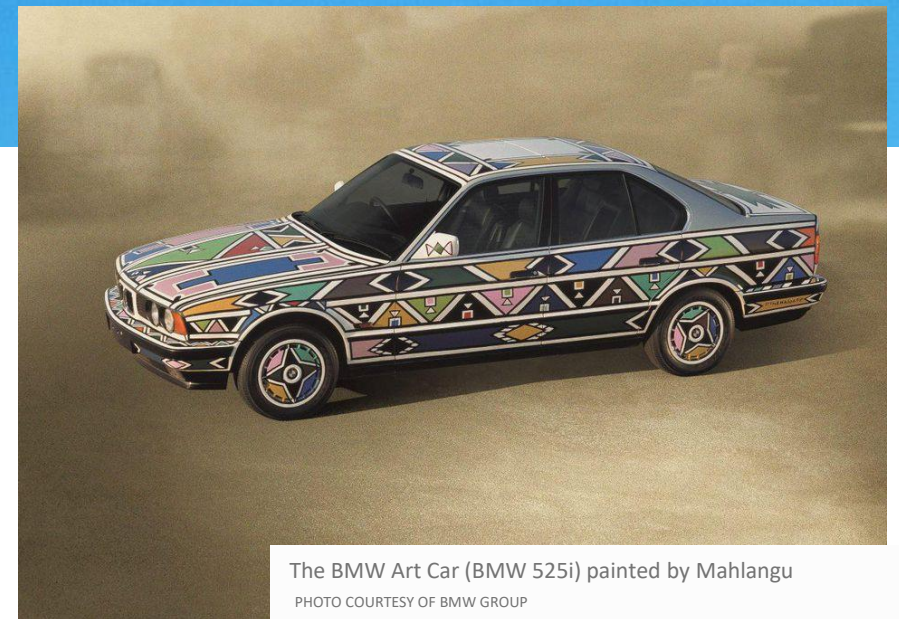

The Ndebele are a small community within South Africa. They make up about 2% of the population. This group is known worldwide for its famous arts and crafts.

Painted Ndeble Houses

[Click to watch to watch a video on Ndeble homes.](#)

**Beaded  
Head pieces**

**Idzilla- gold or cooper  
rings worn around the  
neck, arms or legs.  
Indicate marriage,  
status and wealth.**

**Beaded  
Neck Piece**

**Marriage  
blanket**

Dr. Esther  
Mahlangu,  
South  
African, b.  
1935

A painting by Dr Esther Mahlangu  
PHOTO COURTESY OF THE MELROSE GALLERY

- Dr. Esther Mahlangu is globally acclaimed for her bright and bold abstract paintings that are inspired by Ndebele design.
- She was the first person to reimagine Ndebele design that is traditionally used for decorating houses on contemporary mediums.
- Dr. Mahlangu's works have been shown all over the world. She has collaborated with the world's most respected museums, celebrities and global brands including BMW.

The BMW Art Car (BMW 525i) painted by Mahlangu  
PHOTO COURTESY OF BMW GROUP